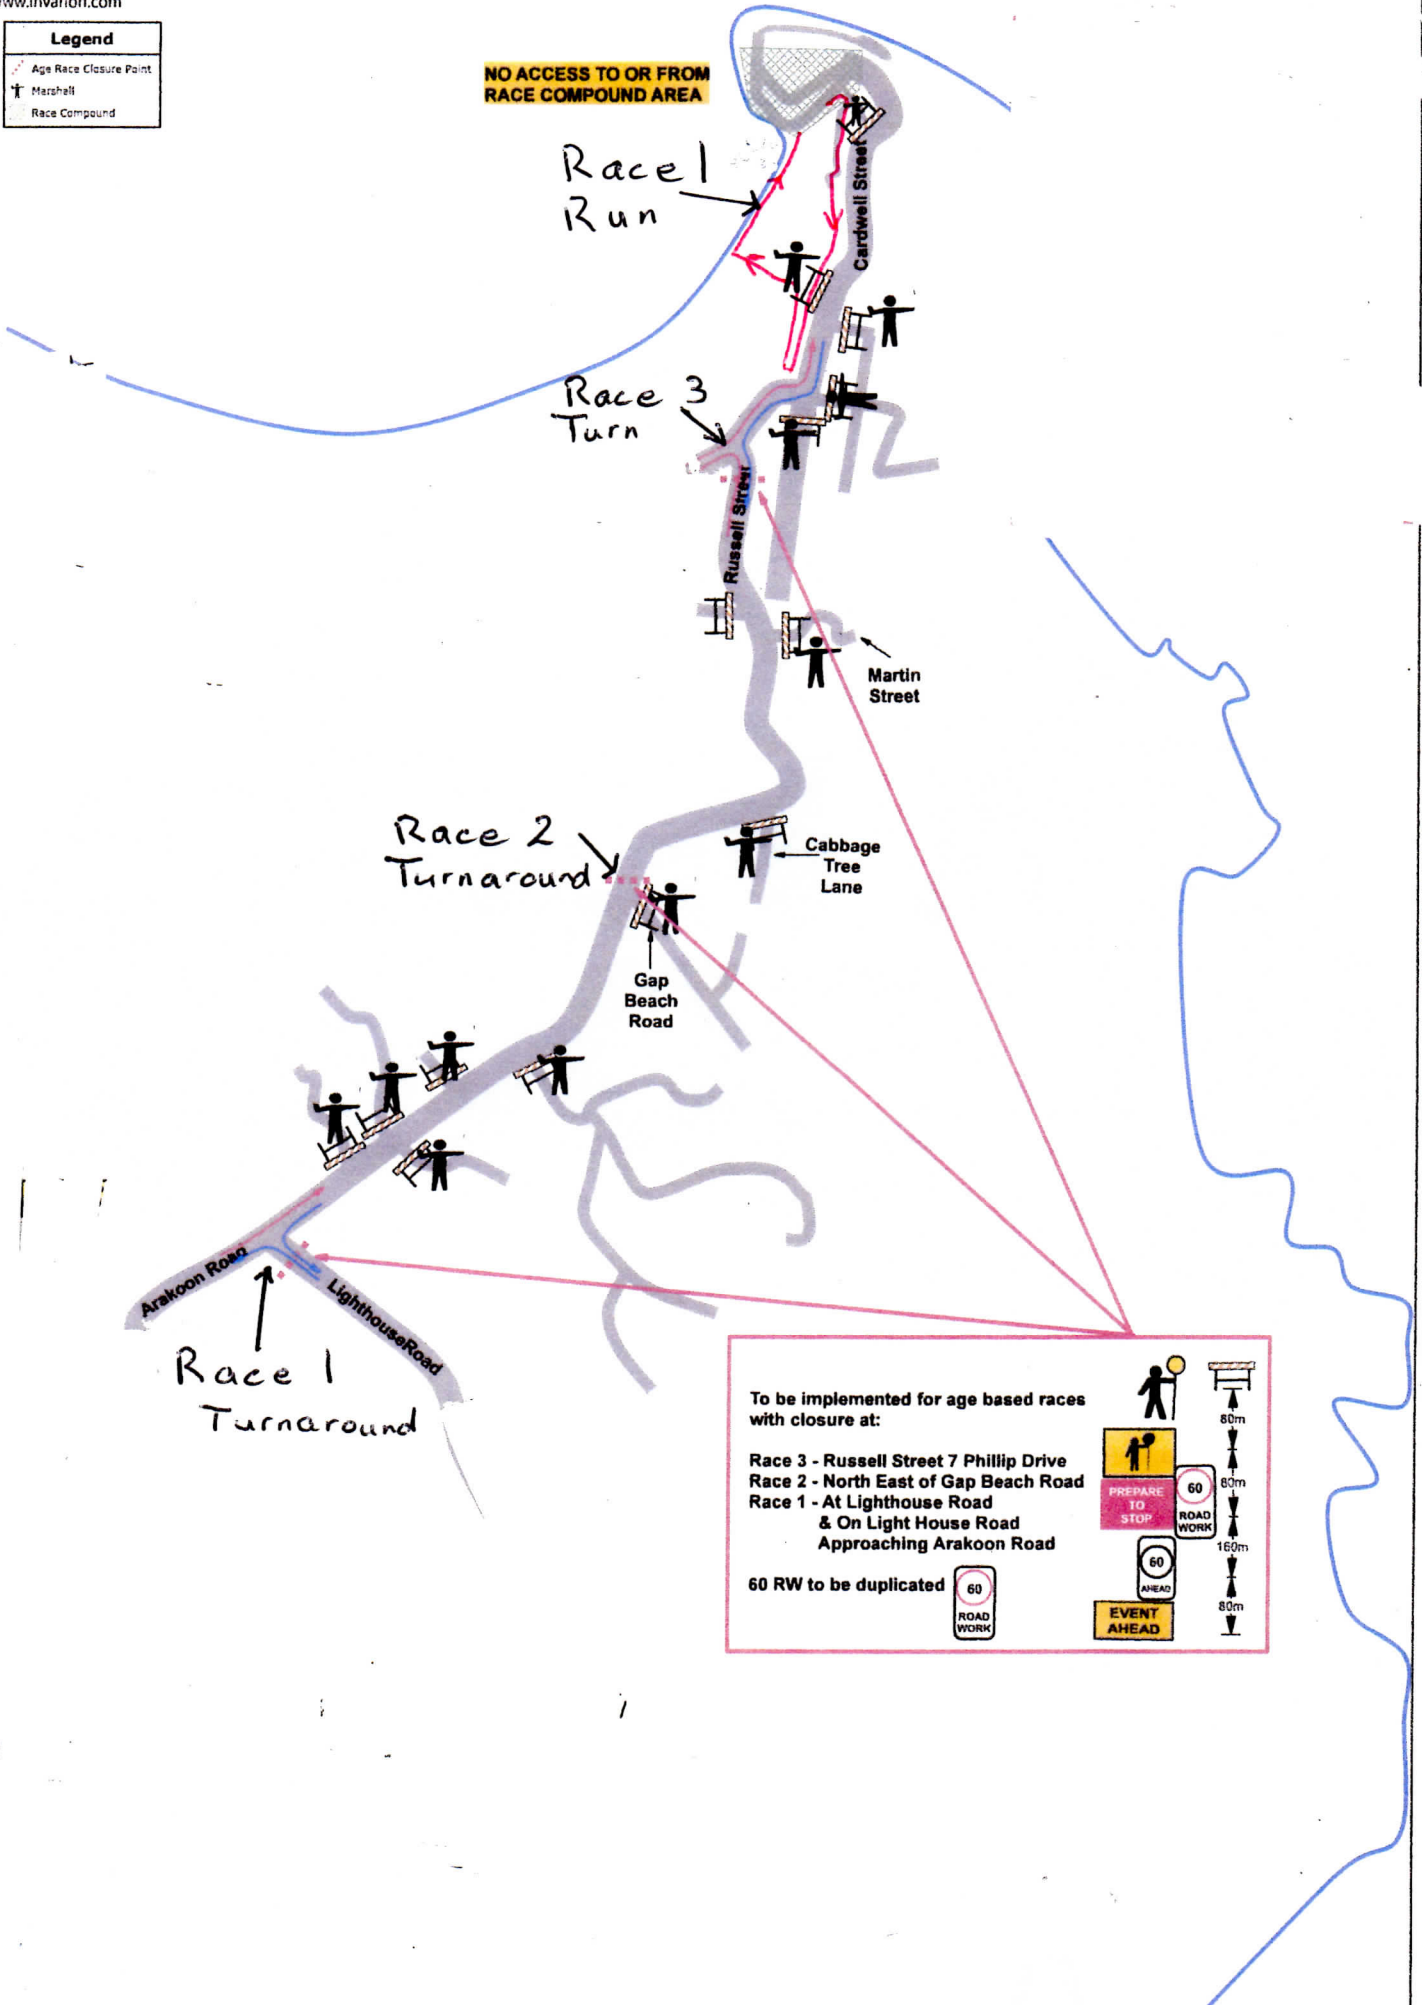

# Cycle Leg / Run Leg

www.invarion.com

**Legend**

-  Age Race Closure Point
-  Marshall
-  Race Compound

**NO ACCESS TO OR FROM RACE COMPOUND AREA**

To be implemented for age based races with closure at:

- Race 3 - Russell Street 7 Phillip Drive
- Race 2 - North East of Gap Beach Road
- Race 1 - At Lighthouse Road & On Light House Road Approaching Arakoon Road

60 RW to be duplicated